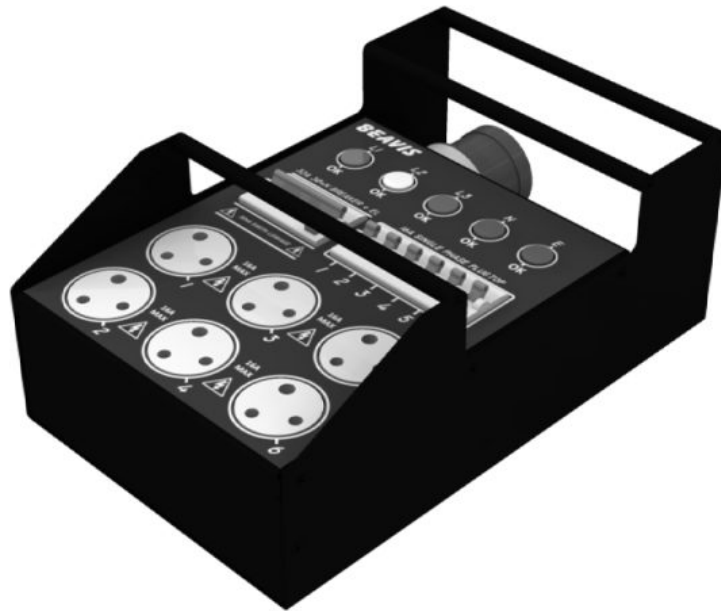

BEAVIS

Beavis 32A 3-Phase Distro

Application

High quality scalable power distribution for the Professional Audio Visual, Rental, Staging and Installation Markets.

Key Features

- High Quality Enclosure
- Durable Laser Engraved Legend