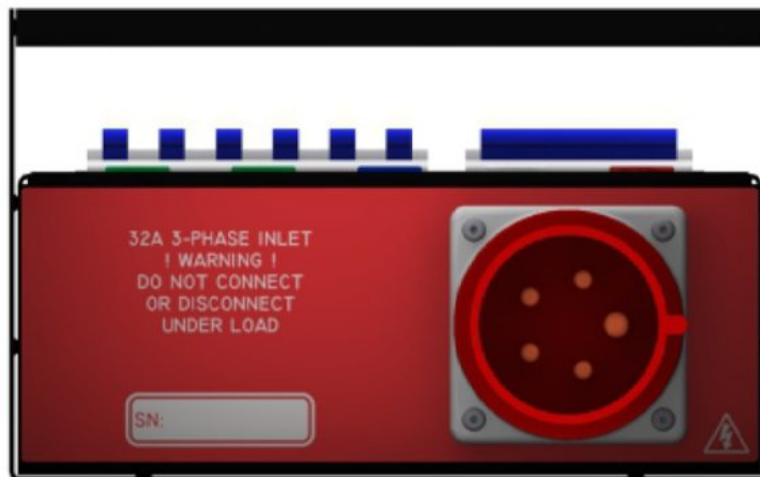

### **Key Features**

- High Quality Enclosure
- Durable Laser Engraved Legend

- High Quality Circuit Breakers
- Rugged Connectors
- Microprocessor Controlled L1-L2-L3-N-E Status LED
- Designed to be used with our range of 63A Distribution boards or as a stand-alone distribution board
- Integrated Protective Handles
- Includes 2xM10 attachments for Truss mounting
- Includes durable protective bag

### Inputs

- 1 x 32A 380V 3-Phase L1-L2-L3+N+E
- 1 x 5-Pin 32A C-form connector
- 1 x 4-Pole 32A Overload Breaker
- 30mA Earth Leakage Protection

## Beavis 32A 3-Phase Distro

- 6 x SA Plug \*
- 6 x 16A 1-Pole Overload Breaker

\* Available with BS Standard / Euro Standard Outlet

REAR VIEW

**BEAVIS**