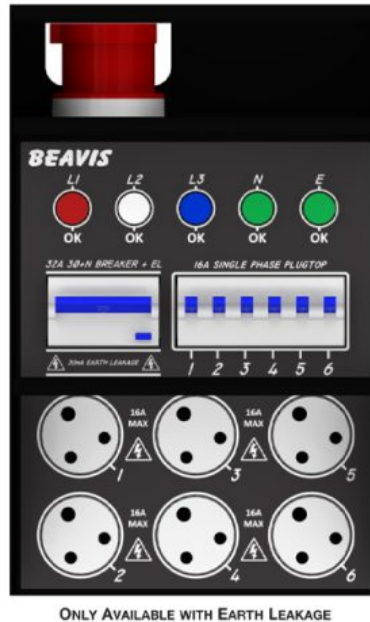

### **Beavis 32A 3-Phase Distro**

### **Key Features**

- High Quality Enclosure
- Durable Laser Engraved Legend

- High Quality Circuit Breakers
- Rugged Connectors
- Microprocessor Controlled L1-L2-L3-N-E Status LED
- Designed to be used with our range of 63A Distribution boards or as a stand-alone distribution board
- Integrated Protective Handles
- Includes 2xM10 attachments for Truss mounting
- Includes durable protective bag