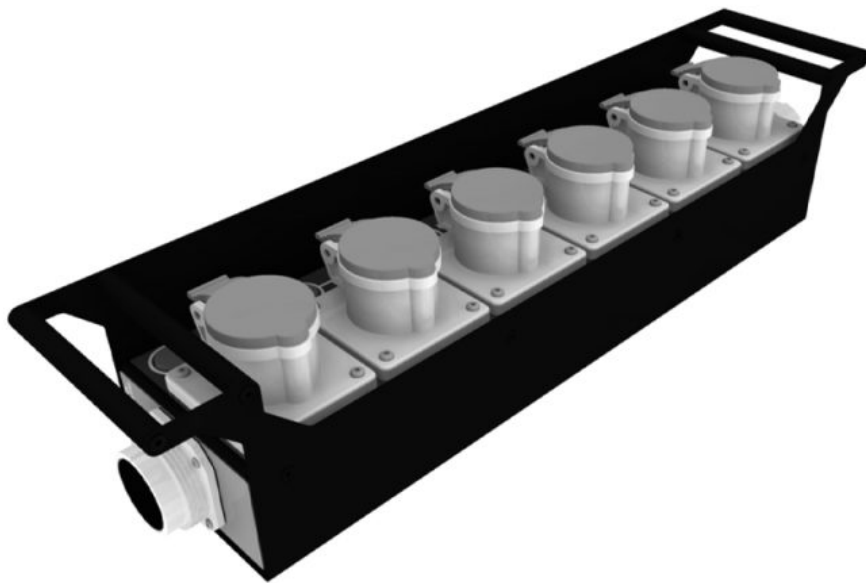

Fat Albert II Socapex Distro

Posted on February 18, 2025

FAT ALBERT II

Fat Albert II Socapex Distro

APPLICATION:

High quality scalable power distribution for the Professional Audio Visual, Rental, Staging and Installation Markets.

KEY FEATURES: