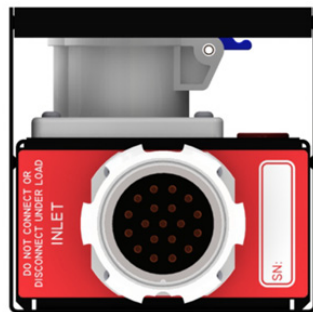

Fat Albert II Socapex Distro

High Quality Enclosure
Durable Laser Engraved Legend
Rugged Connectors
Individual Circuit Status LED
Designed to be used with our range of 63A Distribution boards with Socapex Outlets
Integrated Protective Handles
Includes 2xM10 attachments for Truss mounting
Includes durable protective bag

INLET

FAT ALBERT II

SPECIFICATIONS:

Inputs

1 x 19-Pin Socapex

- Wired to 6-ch Lighting Standard

Outputs