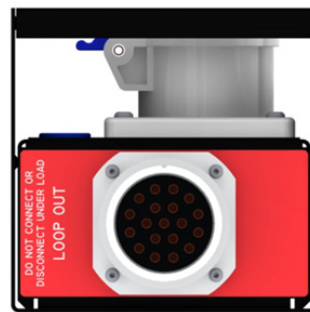

## Fat Albert II Socapex Distro

High Quality Enclosure  
Durable Laser Engraved Legend  
Rugged Connectors  
Individual Circuit Status LED  
Designed to be used with our range of 63A Distribution boards with Socapex Outlets  
Integrated Protective Handles  
Includes 2xM10 attachments for Truss mounting  
Includes durable protective bag

TOP VIEW

INLET

LOOP OUT

### SPECIFICATIONS:

Inputs

1 x 19-Pin Socapex

- Wired to 6-ch Lighting Standard

Outputs

6 x 16A Circuits

- 6 x 3-Pin C-form connector

Loop Output

1 x 19-Pin Socapex

- Wired to 6-ch Lighting Standard

- Wired in Parallel to main Socapex Input

OPTIONS:

Stainless steel enclosure option for corrosive environments

DIMENSIONS:

573.3mm Wide

121.1mm Deep