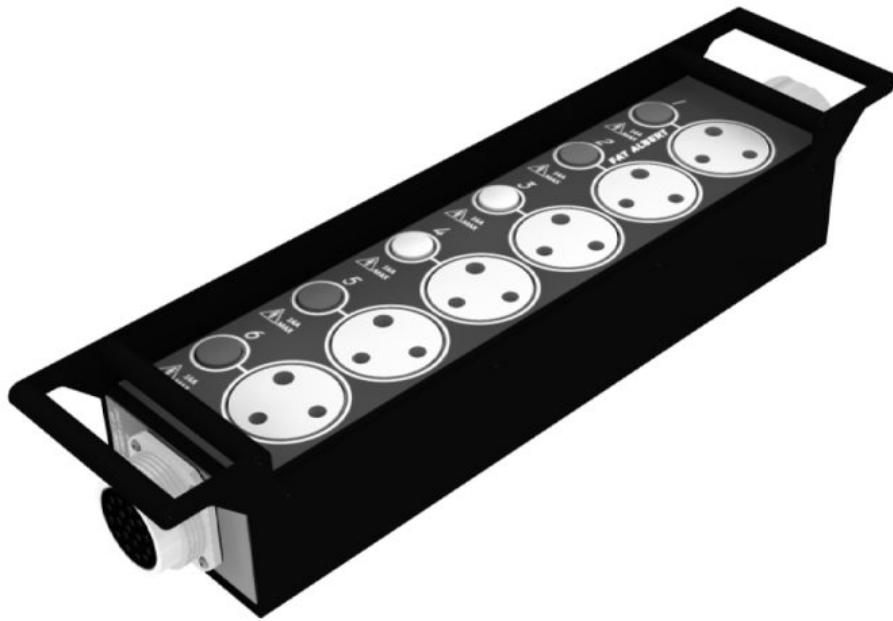

Fat Albert Socapex Distro

Posted on February 18, 2025

FAT ALBERT

Fat Albert Socapex Distro

APPLICATION:

High quality scalable power distribution for the Professional Audio Visual, Rental, Staging and Installation Markets

KEY FEATURES: