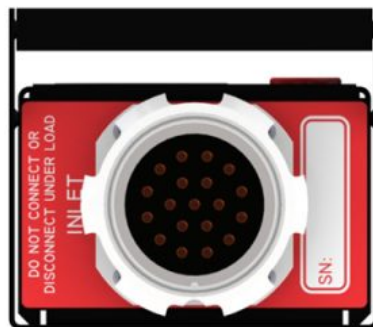

### **KEY FEATURES:**

- High Quality Enclosure
- Durable Laser Engraved Legend
- Rugged Connectors
- Individual Circuit Status LED
- Designed to be used with our range of 63A Distribution boards with Socapex Outlets
- Integrated Protective Handles
- Includes 2xM10 attachments for Truss mounting
- Includes durable protective bag

TOP VIEW

INLET

LOOP OUT

***FAT ALBERT***

**OPTIONS:**

Stainless steel enclosure option for corrosive environments

**SPECIFICATIONS:**

**Inputs**