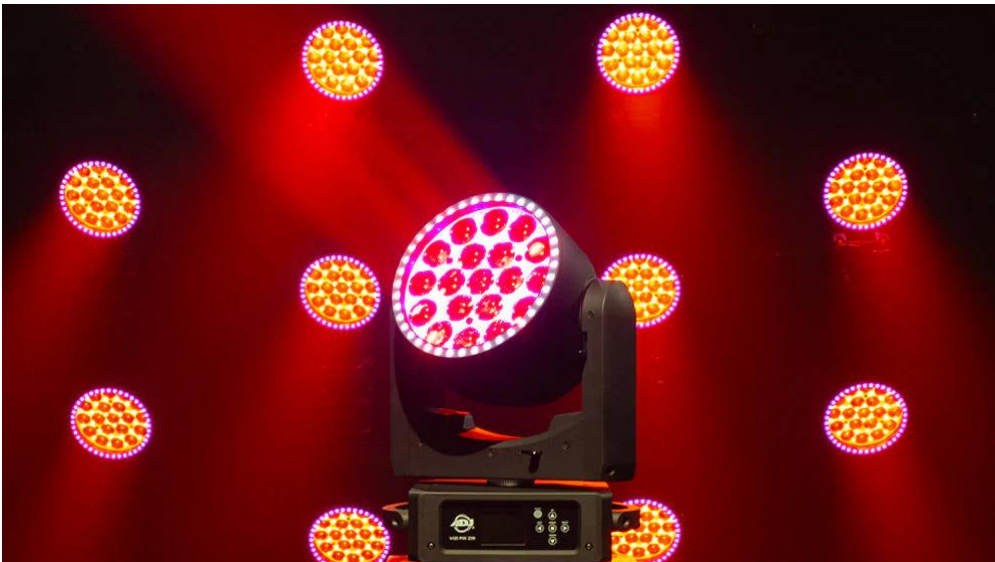

Conceived to help lighting designers unleash their creativity, ADJ's new Vizi Pix Z19 is a versatile automated wash-zoom luminaire equipped with 19 pixel-mappable, lime-infused primary LEDs. These can generate everything from a tight column of dense light to a wide wash of vibrant color, as well as dazzling pixel effects. But that's only the start of this fixture's creative potential; it also features two independent sets of eye-candy-generating LEDs. Background color mixing LEDs and an additional outer ring of RGB LEDs provide dynamic tools for further artistic expression.

Introducing ADJ's Vizi Pix Z19 Pixel-Mappable LED Wash Zoom

Providing the fixture's powerhouse are nineteen 30-Watt RGLB color mixing LEDs, which deliver an output of up to 15,000 Lux. Through independent dimming of the red, green, blue and lime LED chips, a vast palette of output colors can be achieved. Each LED can also be controlled independently, allowing for pixel-mapping, while in-built effects and color macros allow quick and easy creation of impressive effects. The LEDs are also precisely color calibrated at the factory, to ensure perfect consistency from batch to batch.

Advanced 3-phase pan and tilt motors allow for lightning-fast movement and extreme precision. The fixture also offers quick and smooth motorized zoom, with a range of 7° to 42°, which allows for the creation of both wide washes and tight beams. Thanks to the inclusion of the lime LED chip, the fixture offers white light output with color temperature variable between 2,700K ~ 10,000K and a good CRI of 84. This makes the fixture suitable for use as a stage key light, offering excellent clarity and natural skin tones, as well as generating color washes and effects.