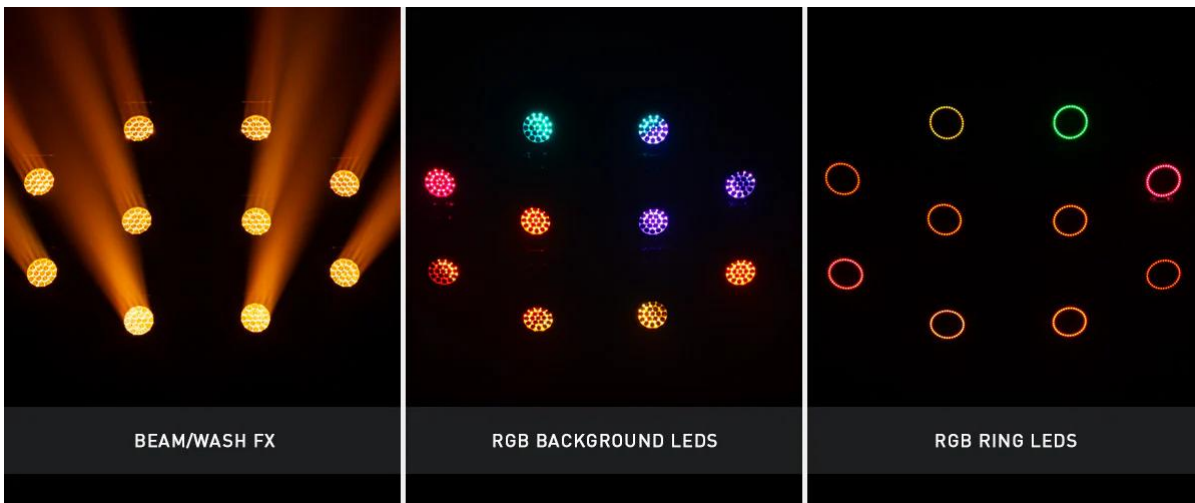

Introducing ADJ's Vizi Pix Z19 Pixel-Mappable LED Wash Zoom

Completing the fixture's unique collection of creative tools, a further forty 0.5-Watt RGB LEDs form a ring around the outside of the fixture's face. Providing a vibrant 'halo' surrounding the rest of the fixture's LEDs, this element can either be used alone or combined with the other LEDs to add eye candy to the wash or beam output from the primary light sources.

Compact and lightweight, but also tough and reliable, the Vizi Pix Z19 is suitable both for production applications and integration projects. It features durable Seetronic power and data connections – both 5-pin DMX and RJ45 – and a large backlit display providing access to an intuitive menu-driven interface for addressing and configuration. A variety of useful tools are designed to make for efficient as well as creative programming, these include a virtual CMY mode, color temperature presets, and built-in pixel effect programs with variable speed and fade time. Compatible with DMX, RDM, Artnet, and sACN, this versatile fixture also integrates the new Aria X2 wireless control and management system. This offers wireless DMX control, OTA (Over The Air) firmware updates and remote configuration via Bluetooth using the Aria X2 BLE app.

“With the Vizi Pix Z19, we set out to give lighting designers a fixture that inspires artistic expression while delivering outstanding performance,” said Alfred Gonzales, ADJ USA’s Director of Sales. “Between its powerful RGBL primary LEDs, vibrant background LEDs and eye-catching halo LEDs, it offers a wealth of creative potential. Add to this the flexibility of Aria X2 wireless connectivity, the speed and precision of 3-phase motors, and the clarity of lime-infused LEDs – delivered in a robust yet lightweight fixture – and the result is a true workhorse suitable for a wide range of entertainment lighting applications.”