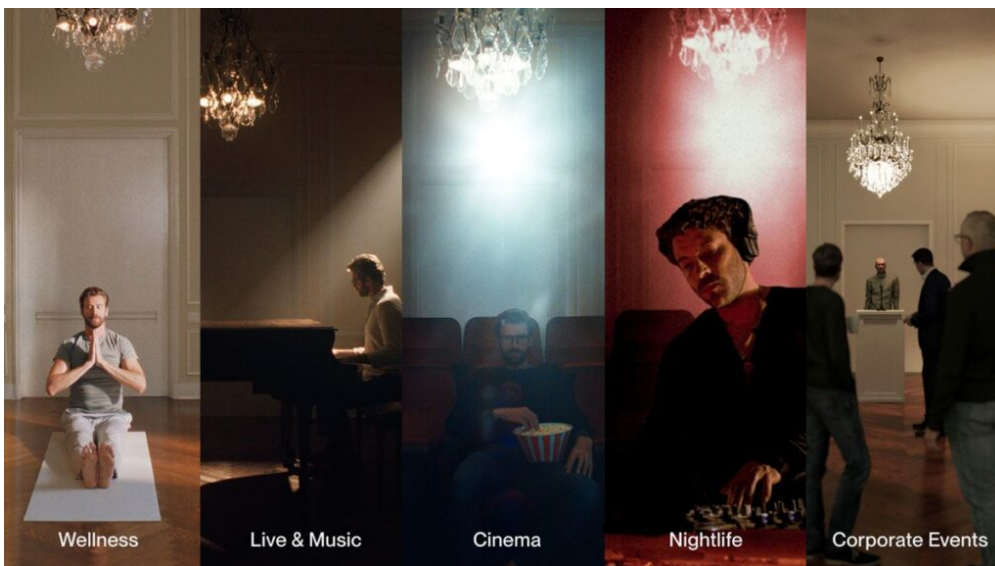

L-Acoustics Introduces HYRISS: One Space, Endless Experiences

“HYRISS transforms static spaces into dynamic experiences, matching the mood of every occasion and creating a true temple for sound,” Sugden adds. “With HYRISS, every space becomes a stage for extraordinary auditory experiences, capable of stirring deep emotions and creating lasting memories.”

Experience the Best Sound

Each HYRISS installation is a masterpiece crafted by certified experts. L-Acoustics collaborates with qualified system integrators and end-users to define desired experiences, operational conditions, and budgets, ensuring a personalized solution optimized for each unique space.

With HYRISS, L-Acoustics is pioneering a new approach to spatial design where sound plays a central role in creating emotionally poignant environments. The HYRISS solution is now available for custom installations, offering a new frontier in the creation of immersive, multi-sensory spaces that touch the heart and stir the soul.

For more information on HYRISS or to request a visit to the HYRISS London showroom, visit the L-