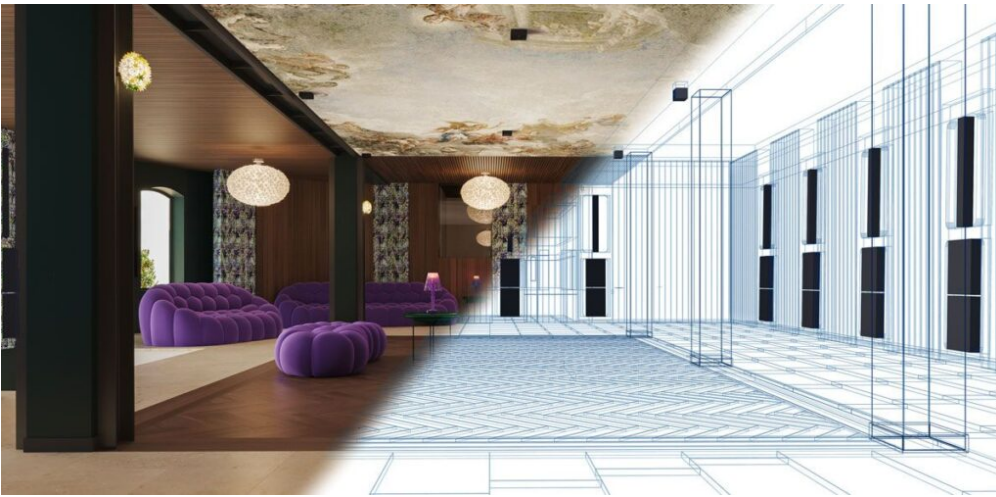

L-Acoustics Introduces HYRISS: One Space, Endless Experiences

The Magic Behind HYRISS

HYRISS leverages three core L-Acoustics technologies:

- **L-ISA** precisely positions instruments in space, mimicking live concert settings.
- **Ambiance** uses state-of-the-art sensing microphones and the L-ISA Processor II to transform room acoustics.
- **Anima** utilizes advanced algorithms and machine learning to localize, spatialize, separate, and immerse audio content beyond its original design, transforming ordinary sound and music into extraordinary experiences

The true magic of HYRISS lies in its unparalleled flexibility. A space equipped with HYRISS can effortlessly transition between various acoustic environments, from a serene atmosphere for relaxation or meditation to a dynamic entertainment space, ensuring that the auditory environment always matches the intended use of the space and the desired emotional impact.