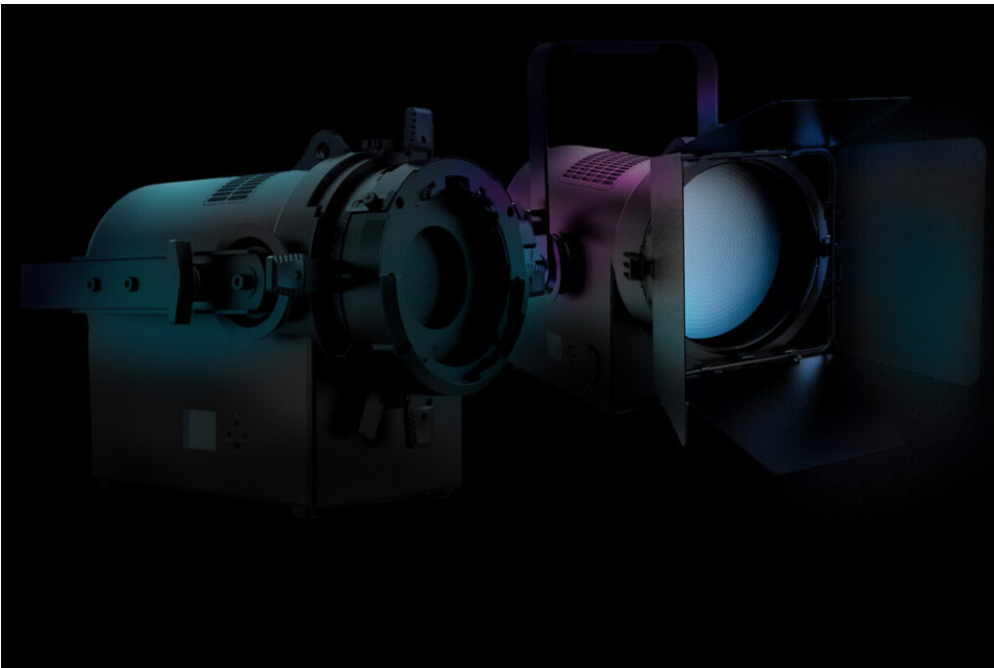

Vari-Lite launches higher output VL600 Acclaim+ Series theatrical luminaires

Vari-Lite launches higher output VL600 Acclaim+ Series theatrical luminaires

Posted on December 10, 2024

Dallas, TX USA - Vari-Lite, the originators of the modern moving head light fixture and [Signify](#) (Euronext: LIGHT) entertainment lighting brand, has announced the new [VL600 Acclaim+ Series](#) of theatrical luminaires. The new luminaires, which include a Fresnel and an ellipsoidal profile light engine, offers the same core capabilities as Vari-Lite's popular VL600 Acclaim Series line, but with more output and features for larger venues.

"The VL600 Acclaim Series has been a popular family of theatrical luminaries since their launch,"

Vari-Lite launches higher output VL600 Acclaim+ Series theatrical luminaires

says Martin Palmer, Vari-Lite Marketing and Product Management Leader at Signify. “With a multichromatic RGBL color mixing system, excellent light quality, and industry-leading output, the fixtures are perfect for small to medium sized theatres and houses of worship. The new VL600 Acclaim+ Series expands the range, increasing the output and adding features to meet the needs of larger spaces.”

Vari-Lite launches higher output VL600 Acclaim+ Series theatrical luminaires

The VL600 Acclaim PLE+ works with Vari-Lite's wide range of fixed and zoom lens tubes and includes an onboard four-blade manual shutter system, for superior control to shape the light how you want it. Similarly, the VL600 Acclaim Fresnel+ allows designers to achieve dramatic highlighting capabilities thanks to the large 8" front lens and an adjustable 10° to 50° motorized zoom that provides both DMX-controlled and manual adjustment with minimal light scatter.